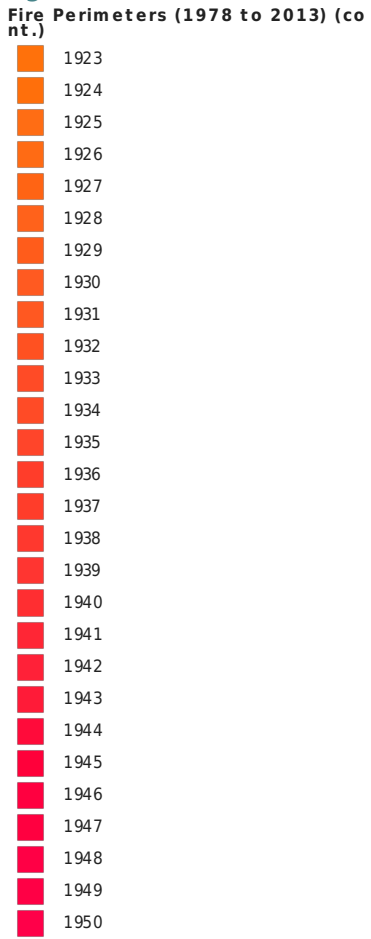

Legend

Fire Perimeters (1978 to 2013)

Displaying: YEAR_

- 1878
- 1895
- 1896
- 1898
- 1900
- 1902
- 1903
- 1905
- 1906
- 1907
- 1908
- 1909
- 1910
- 1911
- 1912
- 1913
- 1914
- 1915
- 1916
- 1917
- 1918
- 1919
- 1920
- 1921
- 1922

{ continued on next page }

Legend (cont.)

California, USA Fire History from 1950 to 2007

Map Details

Datasets

Fire Perimeters (1978 to 2013)

<https://databasin.org/datasets/ba0753f7edc24ad098b7eb5e5e3ed7>

Credits: CAL FIRE

Layers: ● Fire Perimeters (1978 to 2013)

California, USA Fire History from 1950 to 2007

<https://databasin.org/datasets/bf8db57ee6e0420c8ecce3c6395aceeb>

Credits: CDF, USFS, BLM, NPS.

Layers: ● CA_Fire_History