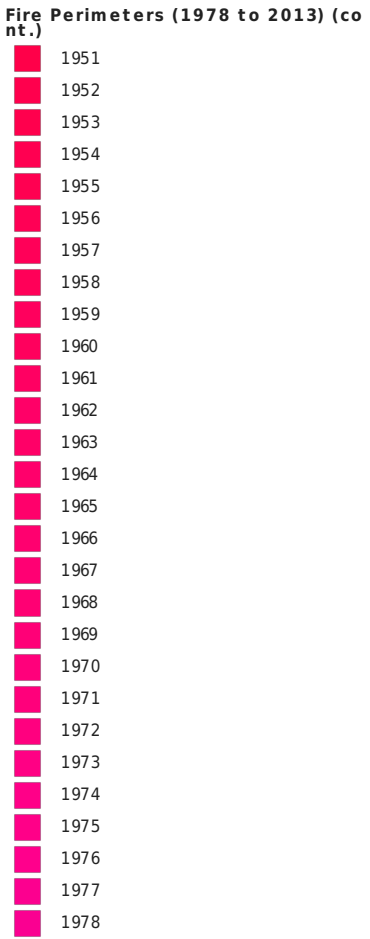

Legend

Fire Perimeters (1978 to 2013)

Displaying: YEAR_

- 1878
- 1895
- 1896
- 1898
- 1900
- 1902
- 1903
- 1905
- 1906
- 1907
- 1908
- 1909
- 1910
- 1911
- 1912
- 1913
- 1914
- 1915
- 1916
- 1917
- 1918
- 1919
- 1920
- 1921
- 1922

{ continued on next page }

Legend (cont.)

California, USA Fire History from 1950 to 2007

Map Details

Datasets

Fire Perimeters (1978 to 2013)

<https://databasin.org/datasets/ba0753f7edc24ad098b7eb5e5e3ed7>

Credits: CAL FIRE

Layers: ● Fire Perimeters (1978 to 2013)

California, USA Fire History from 1950 to 2007

<https://databasin.org/datasets/bf8db57ee6e0420c8ecce3c6395aceeb>

Credits: CDF, USFS, BLM, NPS.

Layers: ● CA_Fire_History