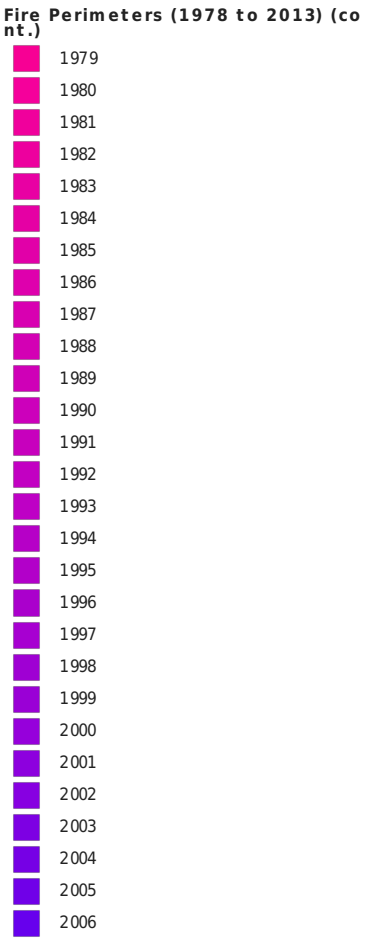

Legend

Fire Perimeters (1978 to 2013)

Displaying: YEAR_

- 1878
- 1895
- 1896
- 1898
- 1900
- 1902
- 1903
- 1905
- 1906
- 1907
- 1908
- 1909
- 1910
- 1911
- 1912
- 1913
- 1914
- 1915
- 1916
- 1917
- 1918
- 1919
- 1920
- 1921
- 1922

{ continued on next page }

Legend (cont.)

California, USA Fire History from 1950 to 2007

Map Details

Datasets

Fire Perimeters (1978 to 2013)

<https://databasin.org/datasets/ba0753f7edc24ad098b7eb5e5e3ed7>

Credits: CAL FIRE

Layers: ● Fire Perimeters (1978 to 2013)

California, USA Fire History from 1950 to 2007

<https://databasin.org/datasets/bf8db57ee6e0420c8ecce3c6395aceeb>

Credits: CDF, USFS, BLM, NPS.

Layers: ● CA_Fire_History