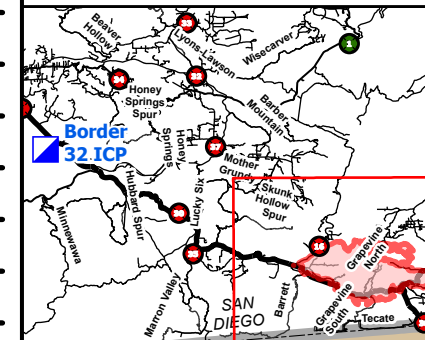

IAP Map

Border 32 Incident

CA-MVU-018864

September 1, 2022

- () Division Break
- [] Branch Break
- ▬ Uncontained
- ▬ Truck Trails
- ▬ Highways
- ▬ Major Roads
- ▬ Local Streets
- ▬ Alleys, Driveways, Walkways