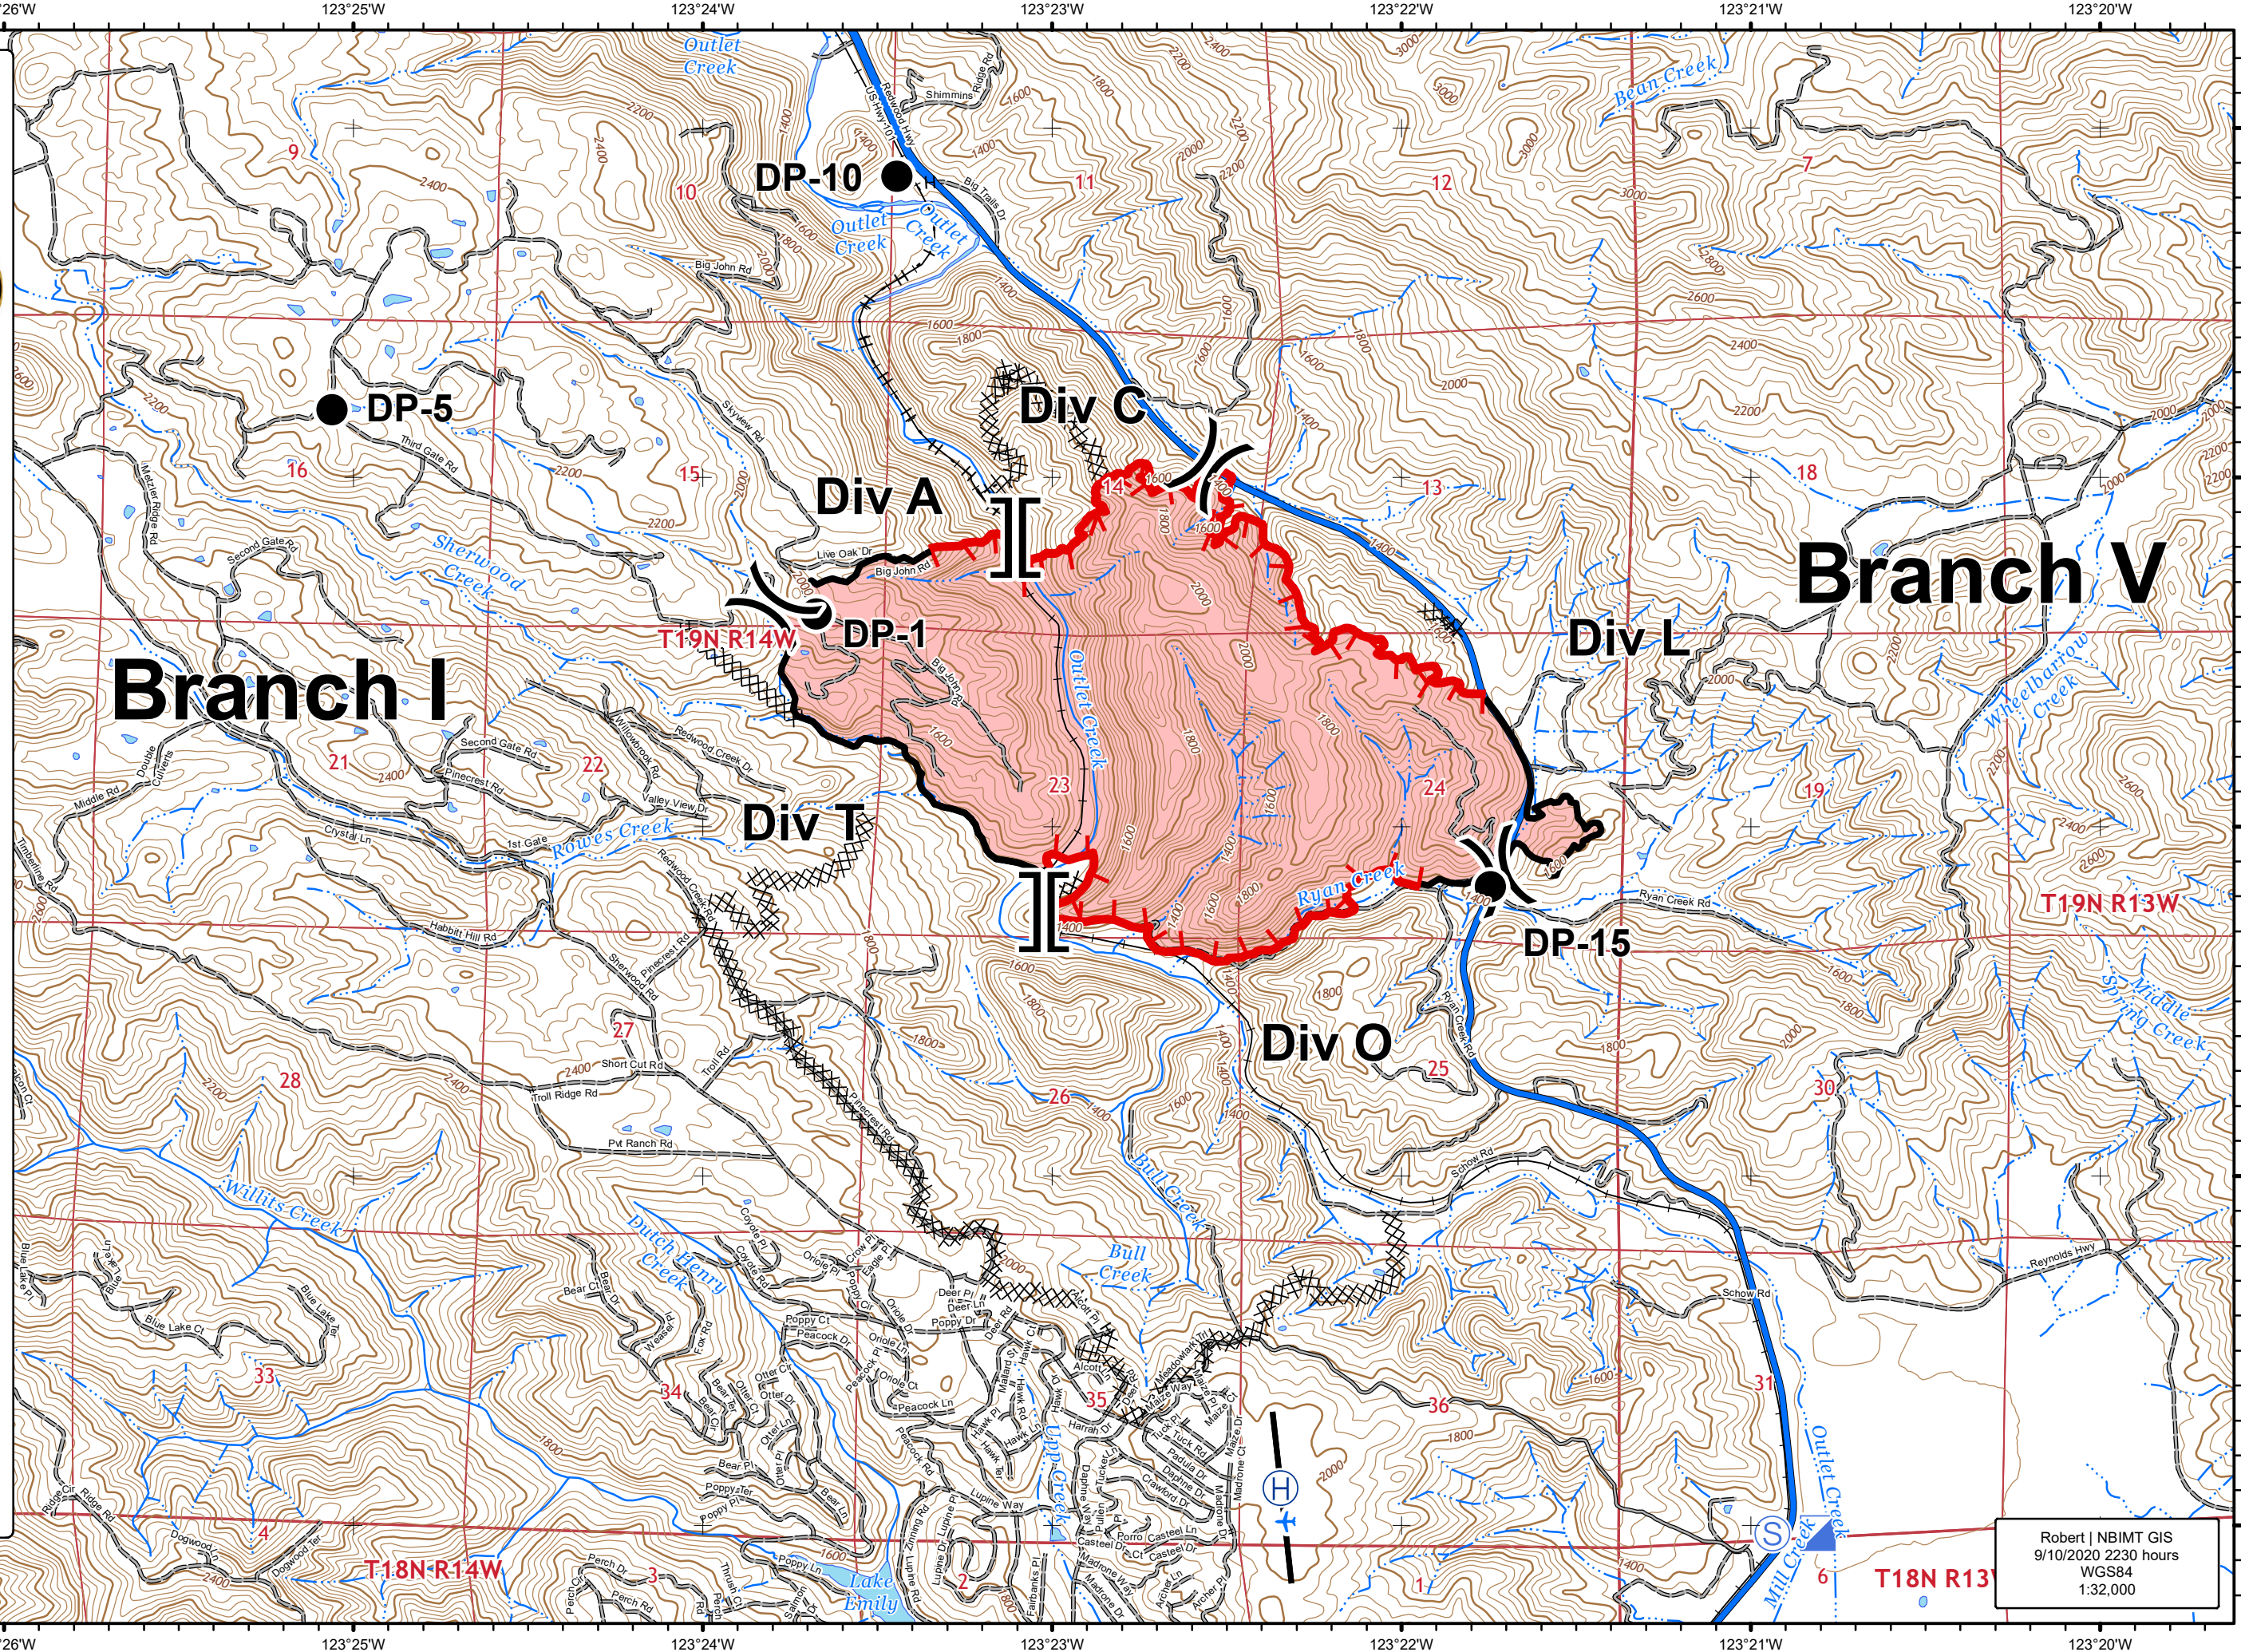

IAP Map
Oak Incident
CA-MEU-010700
September 11, 2020
0700-0700

- Drop Point
- ⊕ Helibase
- ▣ Incident Command Post
- ⊙ Staging Area
-) Division Break
- [[Branch Break
- ┌ Uncontrolled Fire Edge
- Contained Line
- XXXXX Completed Dozer Line
- H - H Completed Hand Line
- █ Wildfire Daily Fire Perimeter

Robert | NBIMT GIS
9/10/2020 2230 hours
WGS84
1:32,000